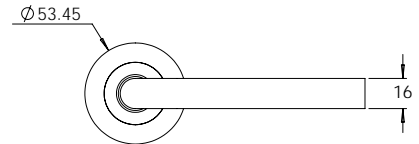

Material Tubular 316 Stainless Steel

**madinoz MDZ L40T**

FINISH AVAILABLE IN **SSS** **PSS**

**madinoz MDZ L40T-PV**

**madinoz MDZ L40TZ**

FINISH AVAILABLE IN **SSS** **PSS**

**madinoz MDZ L40T-PVZ**