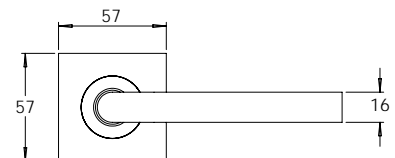

Material Tubular 316 Stainless Steel

**madinoz MDZ L40T**

FINISH AVAILABLE IN **SSS** **PSS**

**madinoz MDZ L40T-PV**

**madinoz MDZ L40TZ**

FINISH AVAILABLE IN **SSS** **PSS**

**madinoz MDZ L40T-PVZ**