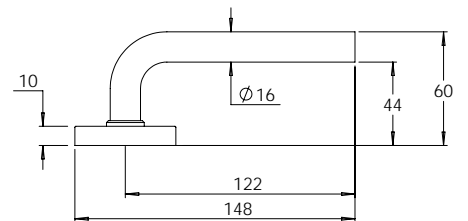

Material Tubular 316 Stainless Steel

**madinoz MDZ L40T**

FINISH AVAILABLE IN **SSS** **PSS**

**madinoz MDZ L40T-PV**

**madinoz MDZ L40TZ**

FINISH AVAILABLE IN **SSS** **PSS**

**madinoz MDZ L40T-PVZ**